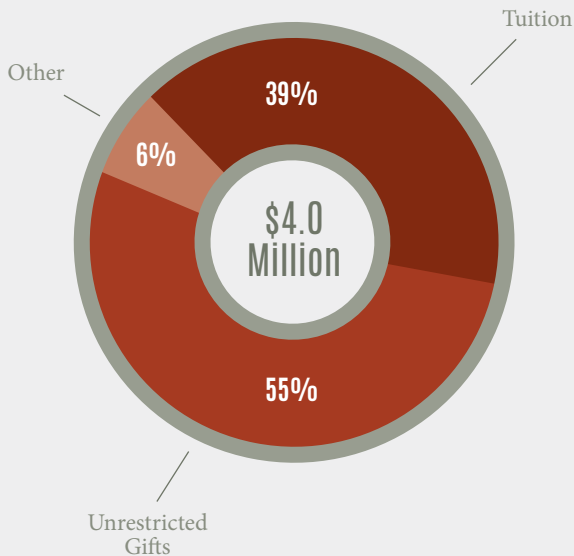

ORDINARY INCOME