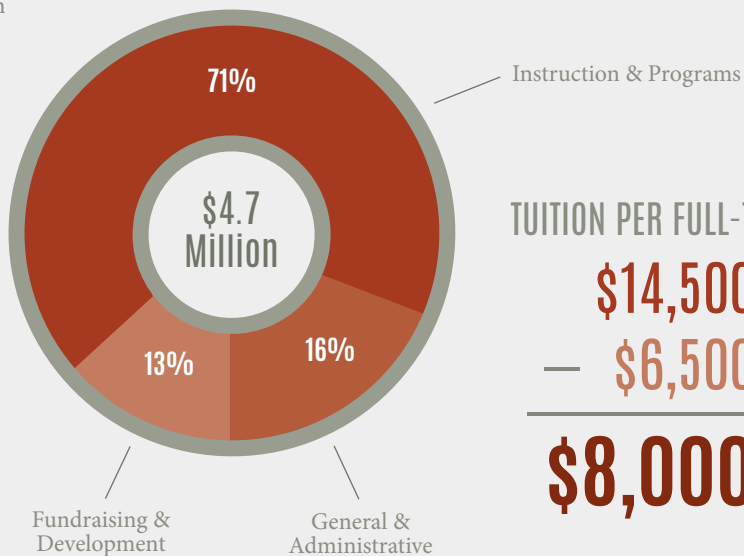

WESTMINSTER SEMINARY CALIFORNIA ANNUAL REPORT

ACADEMICS

WSC continues to graduate more men in the Master of Divinity program than all other programs combined.

FACULTY 14 Members
10:1 Student/faculty ratio

ACCREDITATION Association of Theological Schools
Western Association of Schools and Colleges

ALUMNI Over 1,000 Graduates

FINANCES

WSC does not receive direct funding from the government or from any specific church denomination

ORDINARY INCOME

ORDINARY EXPENSES

TUITION PER FULL-TIME STUDENT