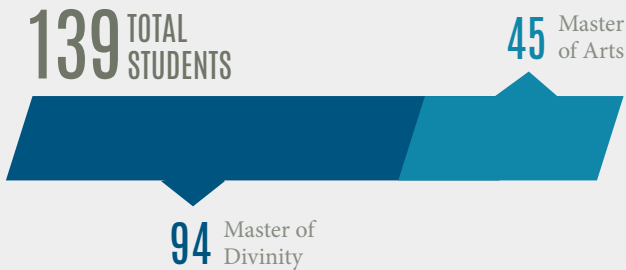

WESTMINSTER SEMINARY CALIFORNIA ANNUAL REPORT

ACADEMICS

WSC continues to graduate more men in the Master of Divinity program than all other programs combined.

FACULTY 14 Members
10:1 Student/faculty ratio