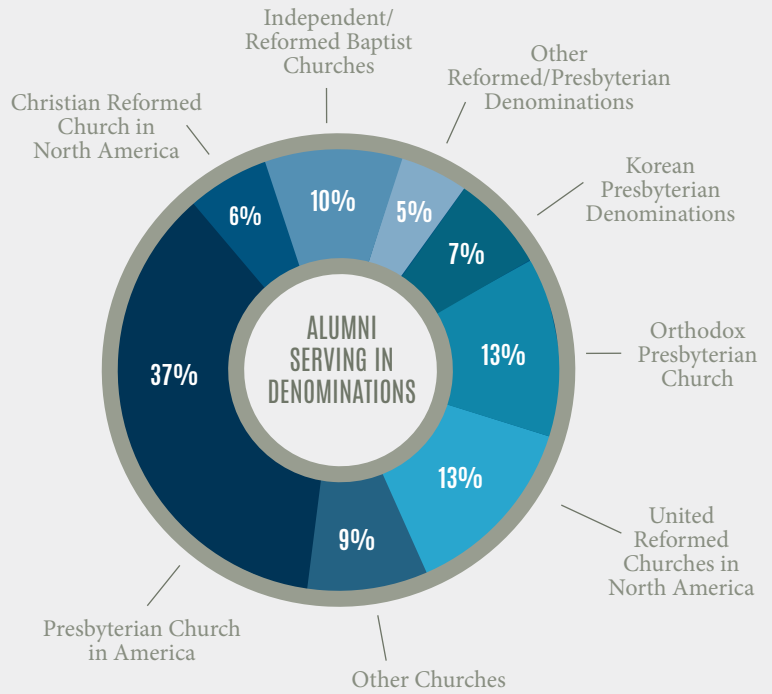

WESTMINSTER SEMINARY CALIFORNIA ANNUAL REPORT

ACADEMICS

WSC continues to graduate more men in the Master of Divinity program than all other programs combined.

FACULTY 14 Members
10:1 Student/faculty ratio